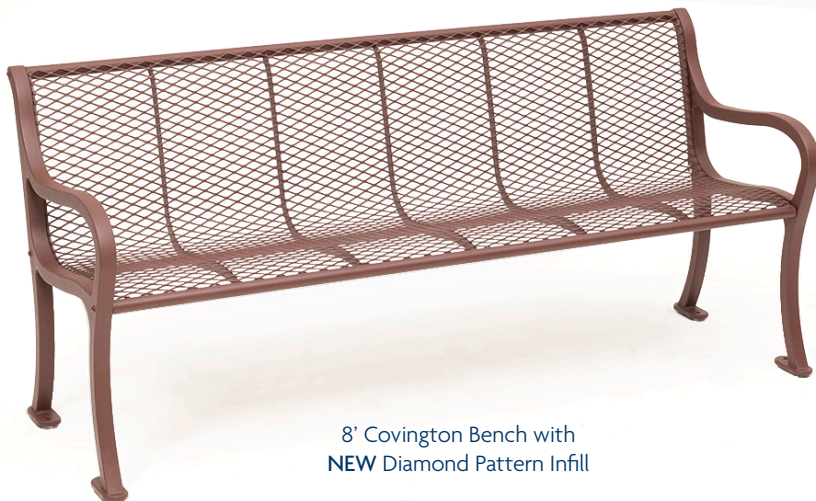

NEW COVINGTON AND WINCHESTER BENCH INFILL OPTIONS

Wabash Valley is pleased to announce the addition of new recycled lumber and expanded metal infills to its Covington and Winchester bench collections, effective immediately. New recycled plastic lumber infill options are now in four colors - Black, Gray, Milwaukee Brown and Cedar. Recycled lumber and diamond pattern infills can be mixed and matched with Wabash Valley powder-coated armrests for a terrific contrasting or matching appearance.

Cedar

White

8' Covington Bench with
Cedar Recycled Lumber Infill

4' Winchester Bench with
Gray Recycled Lumber Infill

8' Covington Bench with
NEW Diamond Pattern Infill

NEW
Diamond
Perforated
Metal Infill

Covington & Winchester Aluminum & Steel infill patterns

Faux-Wood

Horizontal Slat

Slat

Round Perf

NEW Diamond
perforated pattern
available in standard
WV powder-coat colors